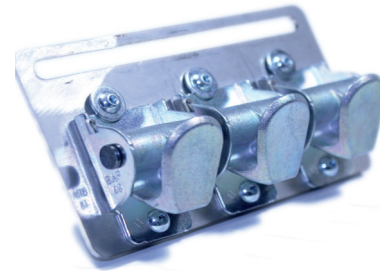

**UNIVERSELE QUICK RELEASE SET VOOR BAKFIETS MET HOUTEN BAK.**  
in combinatie met 3-puntsmodel

set (boven)

**UNIVERSAL QUICK RELEASE MOUNTINGSSET FOR CARGOBIKES WOOD.**  
combined with 3-point models

set (top)

 YouTube MELIA 3 point quick release set for cargobike wood

 YouTube MELIA 3 point quick release set for cargobike wood

[melia.nl](http://melia.nl)

[melia.nl](http://melia.nl)

3.20 mtr a.

1 mtr b.

3,20 mtr