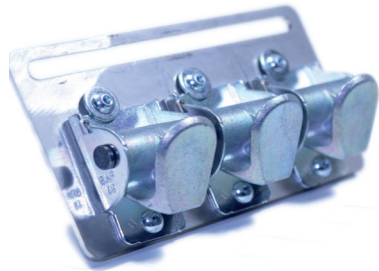

**UNIVERSELE QUICK RELEASE SET VOOR BAKFIETS MET HOUTEN BAK.**  
in combinatie met 3-puntsmodel

set (boven)

**UNIVERSAL QUICK RELEASE MOUNTINGSSET FOR CARGOBIKES WOOD.**  
combined with 3-point models

set (top)

 YouTube MELIA 3 point quick release set for cargobike wood

 YouTube MELIA 3 point quick release set for cargobike wood

[melia.nl](http://melia.nl)

[melia.nl](http://melia.nl)

3.20 mtr a.

1 mtr b.

3,20 mtr