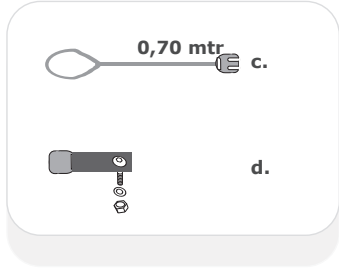

YouTube

MELIA 3 point quick release set for cargobike wood

YouTube

MELIA 3 point quick release set for cargobike wood

melia.nl

melia.nl

drilling needed - gat boren in bodem.

6.