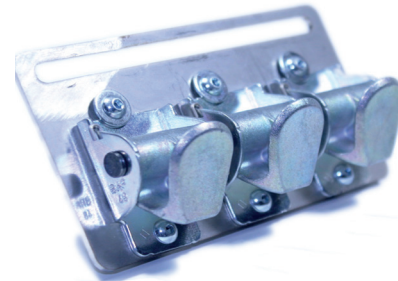

**UNIVERSELE QUICK RELEASE SET VOOR BAKFIETS MET HOUTEN BAK.**  
in combinatie met 3-puntsmodel

set (onder)

**UNIVERSAL QUICK RELEASE MOUNTINGSSET FOR CARGOBIKES WOOD.**  
combined with 3-point models

set (bottom)

YouTube

MELIA 3 point quick release set for cargobike wood

YouTube

MELIA 3 point quick release set for cargobike wood

melia.nl

melia.nl

drilling needed - gat boren in bodem.

6.