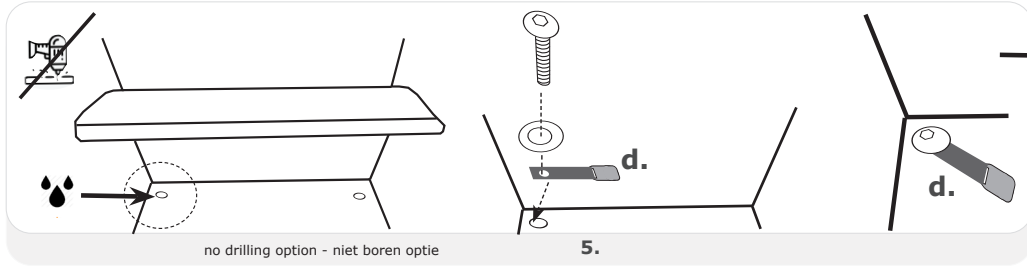

**UNIVERSELE QUICK RELEASE SET VOOR BAKFIETS MET HOUTEN BAK.**  
in combinatie met 3-puntsmodel

set (onder)

**UNIVERSAL QUICK RELEASE MOUNTINGSSET FOR CARGOBIKES WOOD.**  
combined with 3-point models

set (bottom)

YouTube

MELIA 3 point quick release set for cargobike wood

YouTube

MELIA 3 point quick release set for cargobike wood

melia.nl

melia.nl

drilling needed - gat boren in bodem.

6.