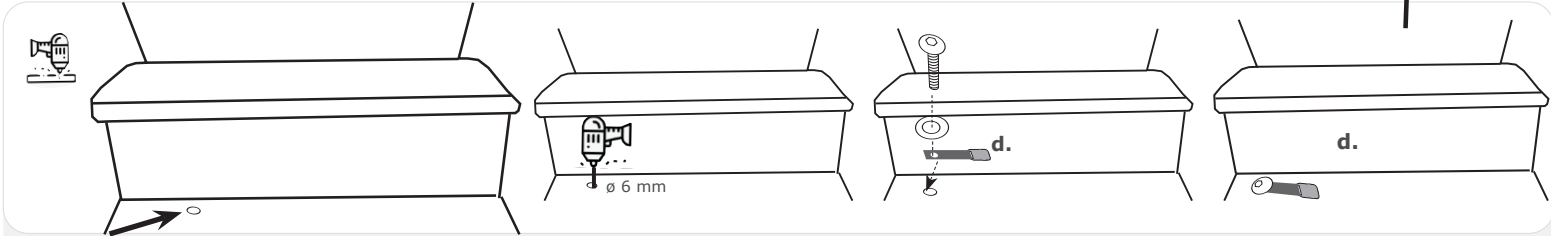

**UNIVERSELE QUICK RELEASE SET VOOR BAKFIETS MET HOUTEN BAK.**  
in combinatie met 3-puntsmodel

set (onder)

**UNIVERSAL QUICK RELEASE MOUNTINGSSET FOR CARGOBIKES WOOD.**  
combined with 3-point models

set (bottom)

YouTube

MELIA 3 point quick release set for cargobike wood

YouTube

MELIA 3 point quick release set for cargobike wood

melia.nl

melia.nl

drilling needed - gat boren in bodem.

6.