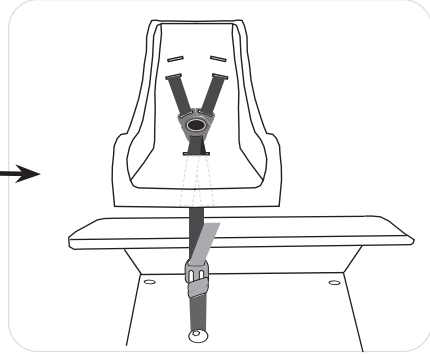

YouTube

MELIA 3 point quick release set for cargobike wood

YouTube

MELIA 3 point quick release set for cargobike wood

melia.nl

melia.nl

drilling needed - gat boren in bodem.

6.