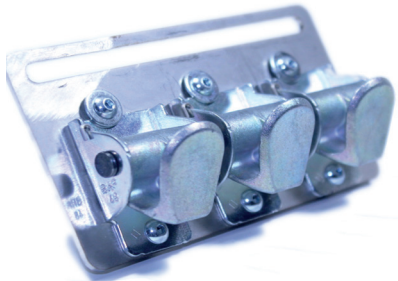

**UNIVERSELE QUICK RELEASE SET VOOR BAKFIETS MET HOUTEN BAK.**  
in combinatie met 3-puntsmodel

set (onder)

**UNIVERSAL QUICK RELEASE MOUNTINGSSET FOR CARGOBIKES WOOD.**  
combined with 3-point models

set (bottom)

YouTube

MELIA 3 point quick release set for cargobike wood

YouTube

MELIA 3 point quick release set for cargobike wood

melia.nl

melia.nl

drilling needed - gat boren in bodem.

6.