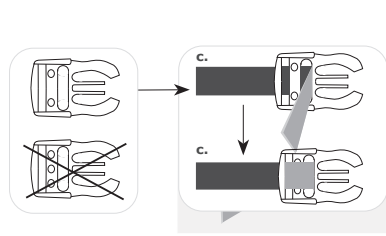

**UNIVERSELE QUICK RELEASE SET VOOR BAKFIETS MET HOUTEN BAK.**  
in combinatie met 3-puntsmodel

set (onder)

**UNIVERSAL QUICK RELEASE MOUNTINGSSET FOR CARGOBIKES WOOD.**  
combined with 3-point models

set (bottom)

YouTube

MELIA 3 point quick release set for cargobike wood

YouTube

MELIA 3 point quick release set for cargobike wood

melia.nl

melia.nl

drilling needed - gat boren in bodem.

6.