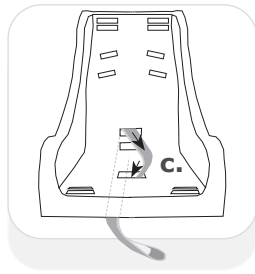

**UNIVERSELE QUICK RELEASE SET VOOR BAKFIETS MET HOUTEN BAK.**  
in combinatie met 3-puntsmodel

set (onder)

**UNIVERSAL QUICK RELEASE MOUNTINGSSET FOR CARGOBIKES WOOD.**  
combined with 3-point models

set (bottom)

YouTube

MELIA 3 point quick release set for cargobike wood

YouTube

MELIA 3 point quick release set for cargobike wood

melia.nl

melia.nl

drilling needed - gat boren in bodem.

6.