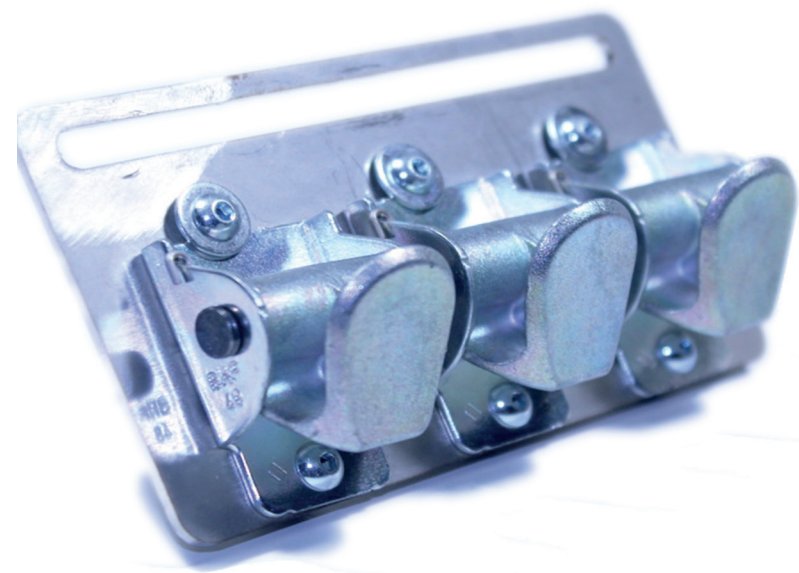

UNIVERSAL QUICK RELEASE MOUNTINGSSET FOR CARGOBIKES WOOD.
 combined with a Melia 3 point seat.

 [YouTube](#) Melia 3 point quick release set

Bakfiets.nl - Babboe - Fietsfabriek - Cangoo - Vogue - Troy - Christiania - Butchers and Bikes and many more

 [YouTube](#) Melia 3 point quick release set

-  3,20 mtr a.
-  1 mtr b.
-  0,70 mtr c.
-  d.