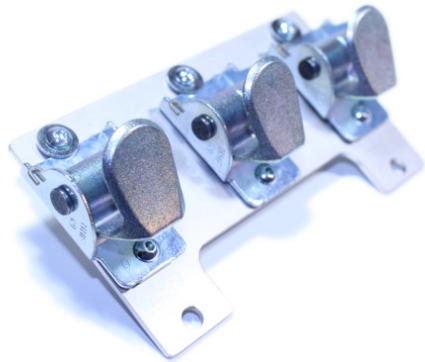

**QUICK RELEASE SET VOOR URBAN ARROW FAMILY**  
in combinatie met 3-puntsmodel

set (bodem)

URBAN ARROW MELIA SEAT INSTRUCTION

**QUICK RELEASE MOUNTINGSSET FOR URBAN ARROW**  
combined with 3-point models

set (bottom)

URBAN ARROW MELIA SEAT INSTRUCTION