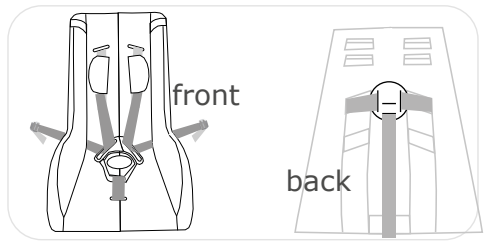

set (top)

 YouTube MELIA 5 point childreseat and Urban Arrow

1 mtr a.

0,70 mtr b.

1 x
3 x
6 x
6 x
1 x
3 x

your 5- point model. for safetybelt instructions see your manual included when purchased.