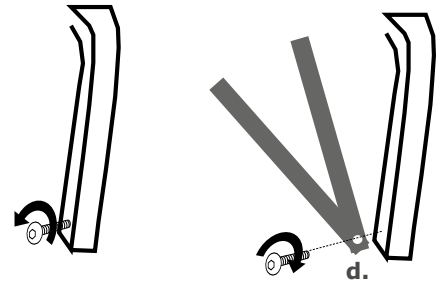

QUICK RELEASE SET VOOR URBAN ARROW FAMILY
in combinatie met 5-puntsmodel

set (zij)

MELIA 5 point childreseat and Urban Arrow

QUICK RELEASE MOUNTINGSSET FOR URBAN ARROW FAMILY
combined with 5-point models

set (side)

MELIA 5 point childreseat and Urban Arrow

melia.nl

melia.nl

use a non sharp tool (back of little spoon) to push strap E through the back of the bench.