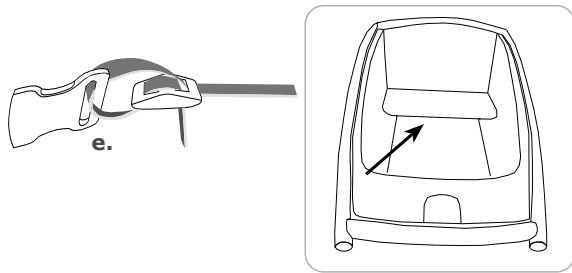

set (side)

MELIA 5 point childreseat and Urban Arrow

melia.nl

melia.nl

use a non sharp tool (back of little spoon) to push strap E through the back of the bench.