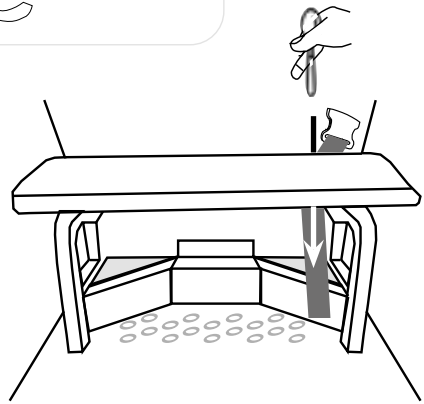

set (side)

MELIA 5 point childreseat and Urban Arrow

melia.nl

melia.nl

use a non sharp tool (back of little spoon) to push strap E through the back of the bench.