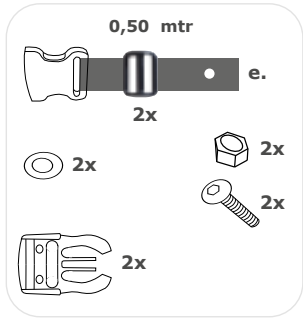

QUICK RELEASE SET VOOR URBAN ARROW FAMILY
in combinatie met 5-puntsmodel

set (zij)

MELIA 5 point childreseat and Urban Arrow

QUICK RELEASE MOUNTINGSSET FOR URBAN ARROW FAMILY
combined with 5-point models

set (side)

MELIA 5 point childreseat and Urban Arrow

melia.nl

melia.nl

use a non sharp tool (back of little spoon) to push strap E through the back of the bench.