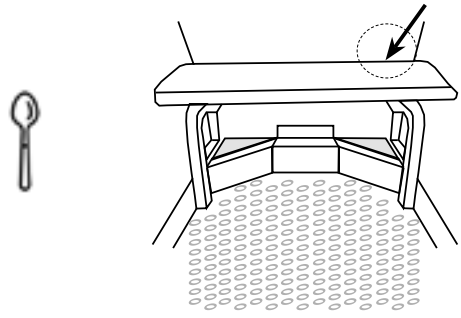

set (side)

MELIA 5 point childreseat and Urban Arrow

melia.nl

melia.nl

use a non sharp tool (back of little spoon) to push strap E through the back of the bench.